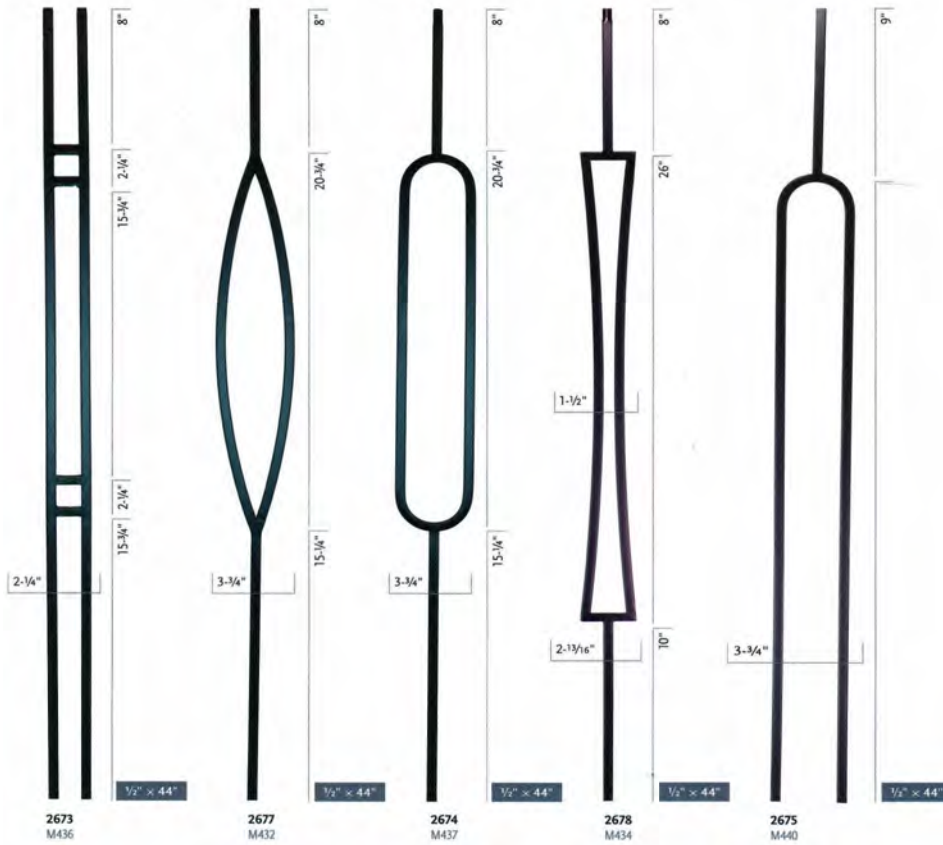

LIBERTY 1/2" SQUARE

BOLD = IN STOCK

STYLE #	DESCRIPTION	SIZE	B	SAT	AG
			FLAT BLACK	SATIN BLACK	ASH GRAY
			LITE	LITE	LITE
M436	Skinny Sq. Panel	1/2" SQ	831195	803942	803929
			$23.72	$23.72	$23.72
M432	Rounded Panel	1/2" SQ	831196	804049	804050
			$27.05	$27.45	$27.45
M437	Oval Panel	1/2" SQ	805810	805809	805811
			$26.96	$26.96	$26.96
M434	HOURGLASS RECTANGLE	1/2" SQ		831140	831141
				$33.45	$33.45
M440	SPLIT OVAL	1/2" SQ		831132	831133
				$31.46	$31.46