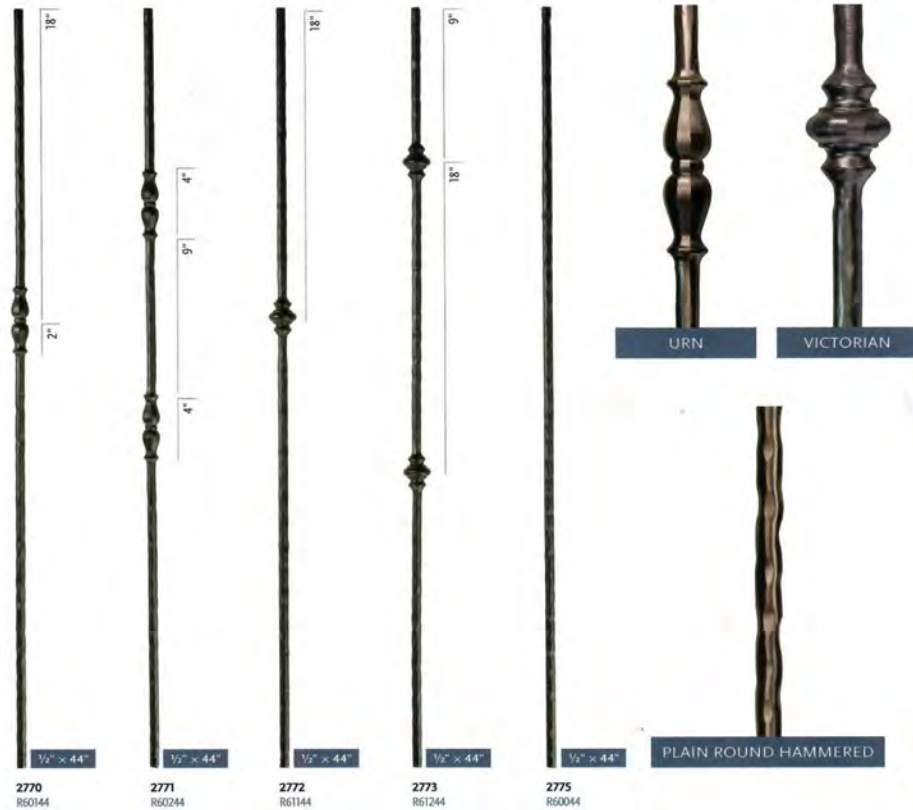

# GOTHIC 9/16" ROUND

**BOLD = IN STOCK**

			B	
			FLAT BLACK	
STYLE #	DESCRIPTION	SIZE	LITE	SOLID
R54344	Plain Baluster - Smooth	9/16" RND	801106	<b>800446</b>
			\$7.99	<b>\$18.24</b>
R54044	Single Gothic	9/16" RND	801576	800445
			\$13.62	\$19.58
R55044	Double Gothic	9/16" RND	801575	800447
			\$17.84	\$19.71

# MODERN VENETIAN 5/8" ROUND

			AG
			ASH GRAY
STYLE #	DESCRIPTION	SIZE	LITE
R54844	Modern Double Ball	5/8" RND	803932
			\$31.58
R54544	Modern Single Ball	5/8" RND	803931
			\$21.08
R54644	Modern Plain	5/8" RND	803930
			\$8.23

# VENETIAN 5/8" ROUND

**BOLD = IN STOCK**

STYLE #	DESCRIPTION	SIZE	B	SAT	ORB	ORC	SS
			FLAT BLACK	SATIN BLACK	OIL RUBBED BRONZE	OIL RUBBED COPPER	STAINLESS STEEL
			LITE	LITE	LITE	LITE	LITE
M65144	Venetian Plain Bar - Smooth	5/8" RND	800487	<b>800647</b>	<b>800835</b>	800762	831122
			\$10.31	<b>\$10.31</b>	<b>\$13.13</b>	\$11.41	\$29.22
M6522	Venetian Fluted Bar	5/8" RND	800488	<b>800648</b>	800836	800763	
			\$38.07	<b>\$38.07</b>	\$41.92	\$41.80	--
M65344	Venetian Fluted Bar w/Knuckle	5/8" RND	800489	<b>800649</b>	800837	800764	
			\$43.05	<b>\$43.05</b>	\$49.17	\$47.92	--
M65044	Venetian Fluted w/Roman Knuckle	5/8" RND	800475	<b>800638</b>	800826	800753	
			\$49.42	<b>\$49.42</b>	\$53.03	\$50.55	--

# VICTORIAN 1/2" ROUND

STYLE #	DESCRIPTION	SIZE	SAT	ORB
			SATIN BLACK	OIL RUBBED BRONZE
			SOLID	SOLID
R60044	Plain Victorian - Forged Trexture	1/2" RND	800640	800828
			\$14.84	\$16.59
R60144	Victorian 1 Urn	1/2" RND	800641	800829
			\$21.21	\$23.84
R60244	Victorian 2 Urns	1/2" RND	800642	800830
			\$32.56	\$35.19
R61144	Victorian 1 Knuckle	1/2" RND	800643	800831
			\$21.21	\$23.72
R61244	Victorian 2 Knuckles	1/2" RND	800644	800832
			\$26.10	\$29.07