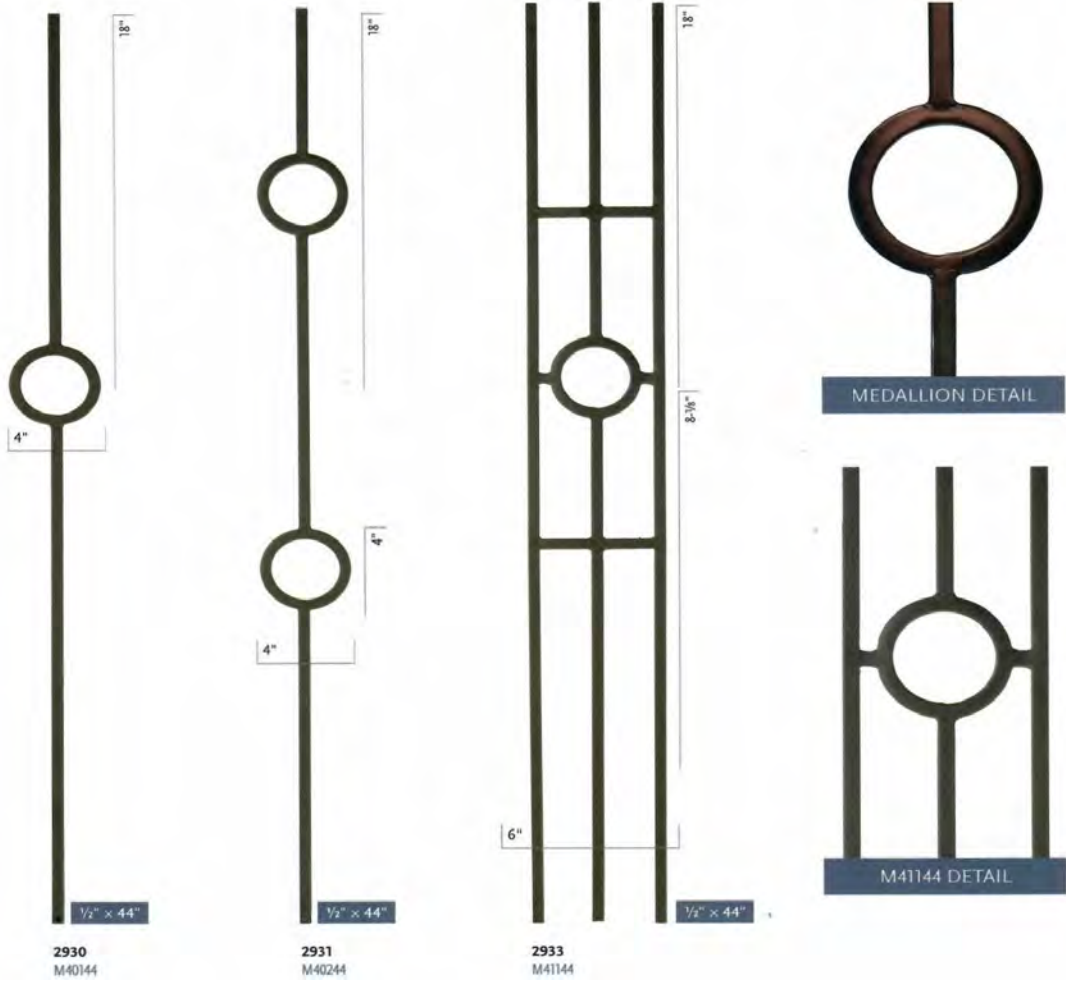

MEDALLION 1/2" SQUARE

BOLD = IN STOCK

STYLE #	DESCRIPTION	SIZE	B		SAT	AG
			LITE	SOLID	LITE	LITE
M40144	1 Ring	1/2" SQ	801563	800441	805063	805060
			$19.09	$28.58	$19.09	$19.09
M40244	2 Ring	1/2" SQ	801564	800442	805064	805061
			$28.70	$36.20	$28.70	$28.70
M41144	3 Leg 1 Ring	1/2" SQ	802735	800444	805065	805062
			$46.18	$77.23	$46.18	$46.18