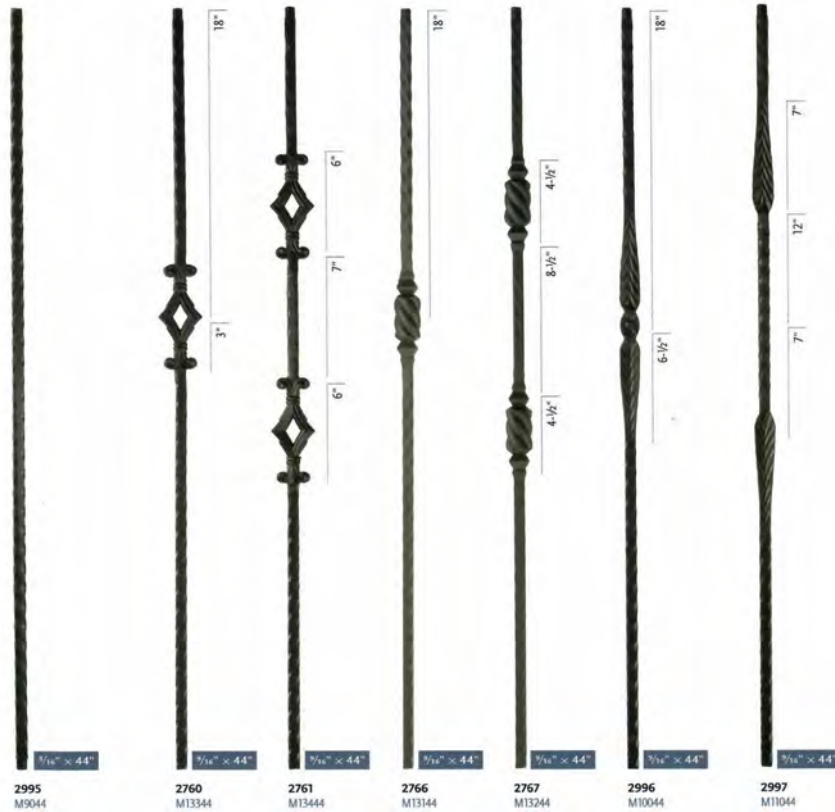

MEDITERRANEAN 9/16" SQUARE

BOLD = IN STOCK

STYLE #	DESCRIPTION	SIZE	B		SAT		ABZ		ORB		ORC	
			FLAT BLACK		SATIN BLACK		ANTIQUÉ BRONZE		OIL RUBBED BRONZE		OIL RUBBED COPPER	
			LITE	SOLID	LITE	SOLID	LITE	SOLID	LITE	SOLID	LITE	SOLID
M9044	Plain Hammered	9/16" SQ	802692	800410	802695	800597	802689	800518	802694	800786	802690	800712
			$10.59	$25.34	$10.59	$25.34	$10.59	$25.34	$12.85	$27.08	$11.48	$25.95
M13344	1 Window Hammered	9/16" SQ				800633				800821		
			--	--	--	$37.70	--	--	--	$37.82	--	--
M13444	2 Windows Hammered	9/16" SQ				800634				800822		
			--	--	--	$45.44	--	--	--	$47.80	--	--
M13144	1 Beehive	9/16" SQ				800631				800819		
			--	--	--	$37.70	--	--	--	$40.55	--	--
M13244	2 Beehives	9/16" SQ				800632				800820		
			--	--	--	$47.80	--	--	--	$51.29	--	--
M10044	Flowers w/ Arrows	9/16" SQ		800411	801604	800598			802800	800787	801608	800713
			--	$26.10	$23.84	$26.10	--	--	$25.21	$28.95	$23.84	$27.69
M11044	Split Arrows	9/16" SQ		800412	801582	800599			802802	800788	801609	800714
			--	$26.22	$24.57	$26.22	--	--	$25.80	$29.07	$24.57	$27.82