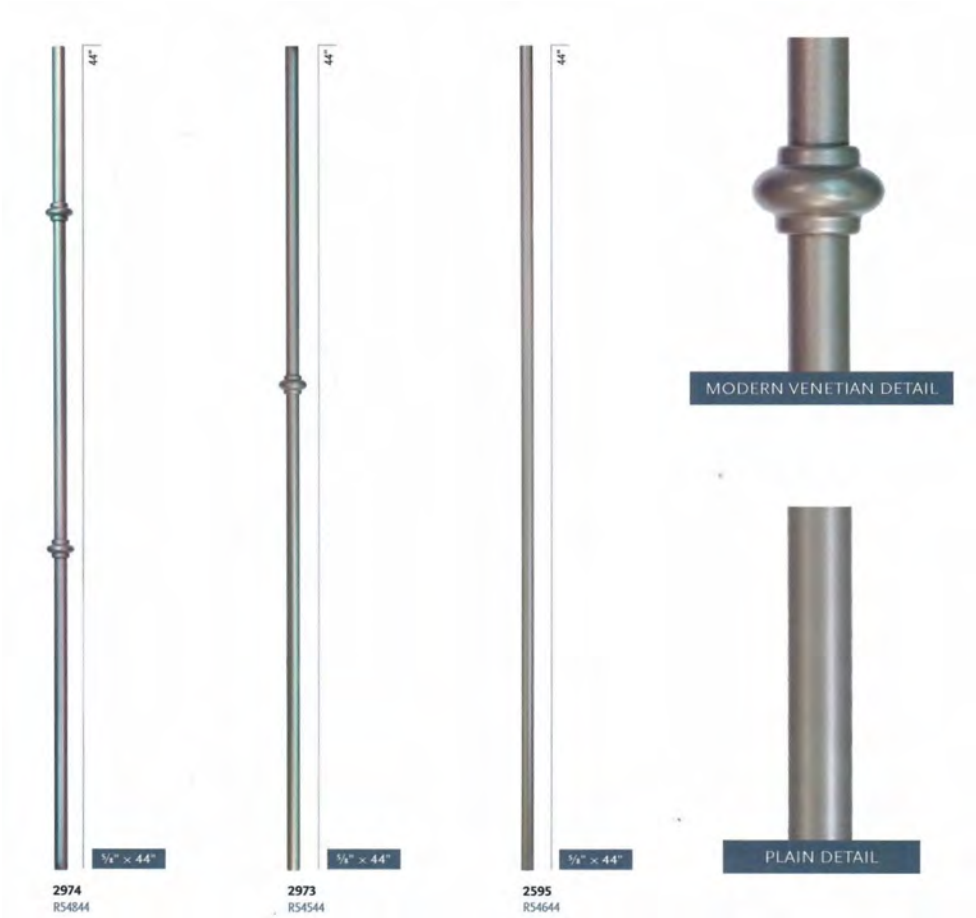

MODERN VENETIAN 5/8" ROUND

			AG
			ASH GRAY
STYLE #	DESCRIPTION	SIZE	LITE
R54844	Modern Double Ball	5/8" RND	803932
			$31.58
R54544	Modern Single Ball	5/8" RND	803931
			$21.08
R54644	Modern Plain	5/8" RND	803930
			$8.23