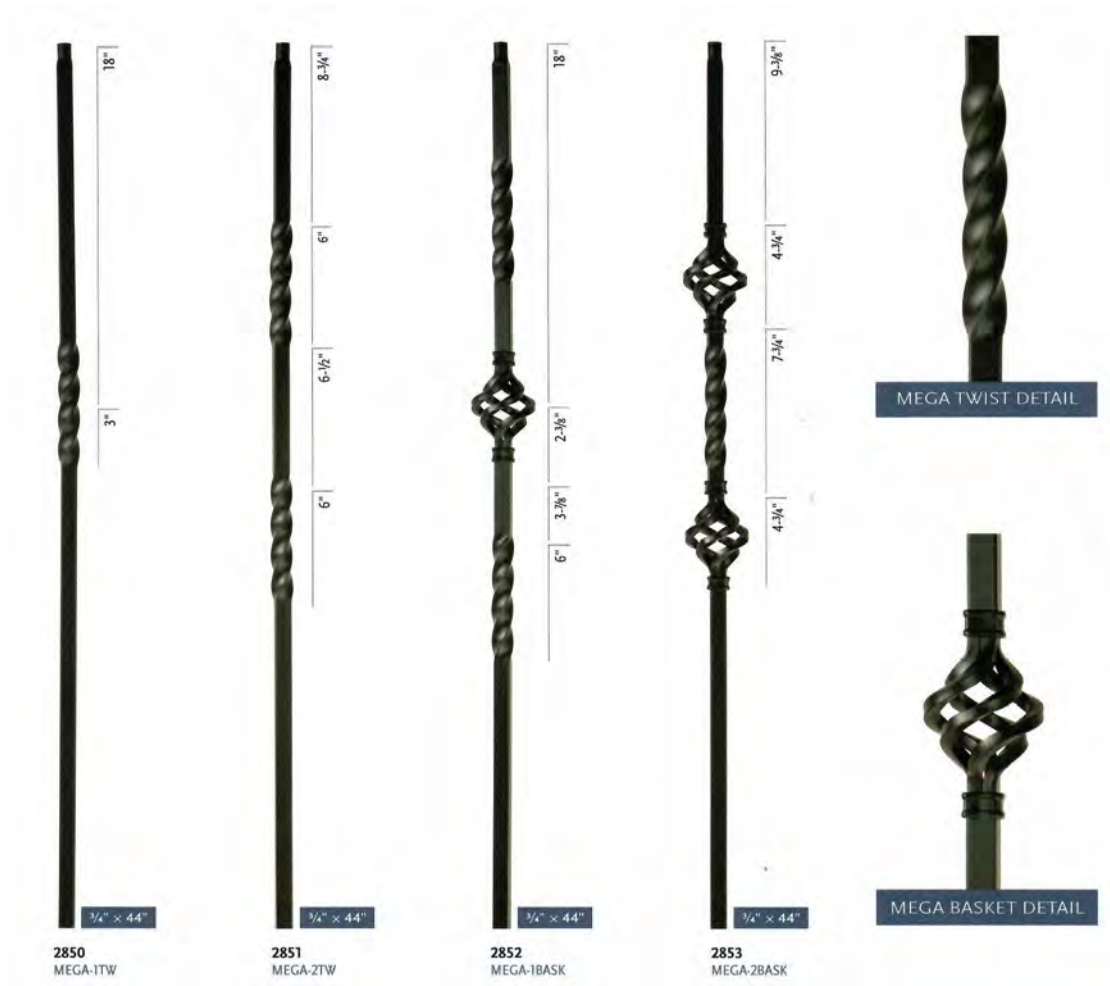

MEGA 3/4" SQUARE

BOLD = IN STOCK

STYLE #	DESCRIPTION	SIZE	B	SAT	ABZ	ORB	ORC
			FLAT BLACK	SATIN BLACK	ANTIQUE BRONZE	OIL RUBBED BRONZE	OIL RUBBED COPPER
			LITE	LITE	LITE	LITE	LITE
MEGA-1TW	MEGA Single Twist	3/4" SQ	800853	800879	800865	800907	800893
			$13.49	$13.49	$13.49	$16.10	$14.72
MEGA-2TW	MEGA Double Twist	3/4" SQ	800854	800880	800866	800908	800894
			$13.74	$13.74	$13.74	$16.59	$15.09
MEGA-1BASK	MEGA Single Basket	3/4" SQ	800855	800881	800867	800909	800895
			$26.71	$26.71	$26.71	$30.08	$28.95
MEGA-2BASK	MEGA Double Basket	3/4" SQ	800856	800882	800868	800910	800896
			$38.95	$38.95	$38.95	$42.32	$41.31